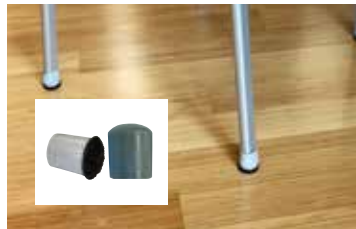

Replacement Chair Tips

- With or without felt to protect all types of floor
- Available in five sizes: 1/2", 5/8", 3/4", 7/8", 1"
- Great for folding chairs and tables
- Easy to install, stays put without adhesive